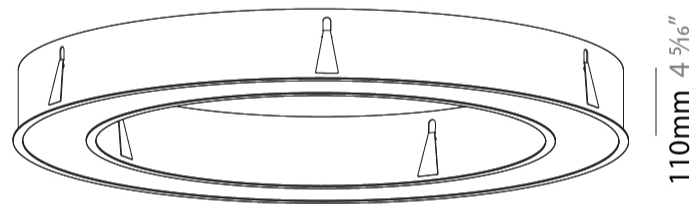

#### PHYSICAL

Shape: Round  
 Diameter (mm): 1270  
 Diameter (in): 50  
 Height (mm): 110  
 Height (in): 4 <sup>5</sup>/<sub>16</sub>  
 Min. Recessing Depth (mm): 120  
 Min. Recessing Depth (in): 4 <sup>3</sup>/<sub>4</sub>  
 Light Distribution: Direct  
 Weight (kg): 15.446  
 Weight (lbs): 34.05  
 Diffuser: PMMA - Opal or Micro-Prism  
 Fixture Finish: SSR / BKV / CWI / CRY / HAB / UFT / ITA / RUA / FTG / MYG / LOD / PUS / FRO / FUP / KIA / POP / BLS / SPG / MEY / GOH / GUM / CHC / COM / ABZ / JAG / OBR / MOS / ROR  
 Fixture Material: Aluminum  
 Cut-out Measurements: 1260mm / 49 5/8" x 940mm / 37"

#### OPTICAL

#### RATINGS AND CERTIFICATIONS

Certified By: Certified for North American Standards  
 IP rating: IP20

PROJECT
TYPE
SPECIFIER
QUANTITY
DATE

Ø 928mm 36 <sup>9</sup>/<sub>16</sub>"

Ø 1270mm 50 "

110mm 4 <sup>5</sup>/<sub>16</sub>"